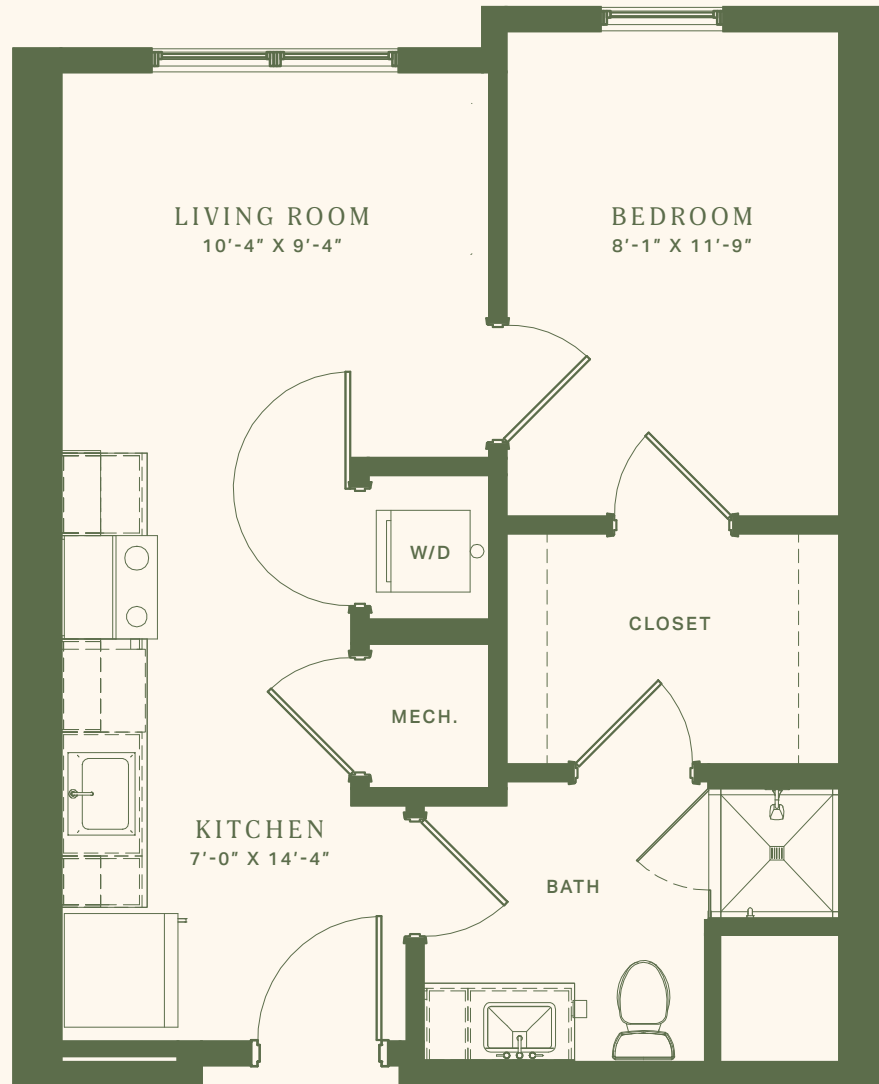

ATHENS
RAMBLER
GEORGIA

THE
SANFORD

TYPE AI Inset

ROOMS 1 bed | 1 bath

SIZE 506 sq. ft.

.NOTES

TEL
706 659 9476

WEB.
ramblerathens.com

ADR.
558 W Broad St. Athens, GA. 30601

ATHENS
RAMBLER
GEORGIA

THE
SANFORD

TYPE A1

ROOMS 1 bed | 1 bath

SIZE 517 sq. ft.

.NOTES

TEL
706 659 9476