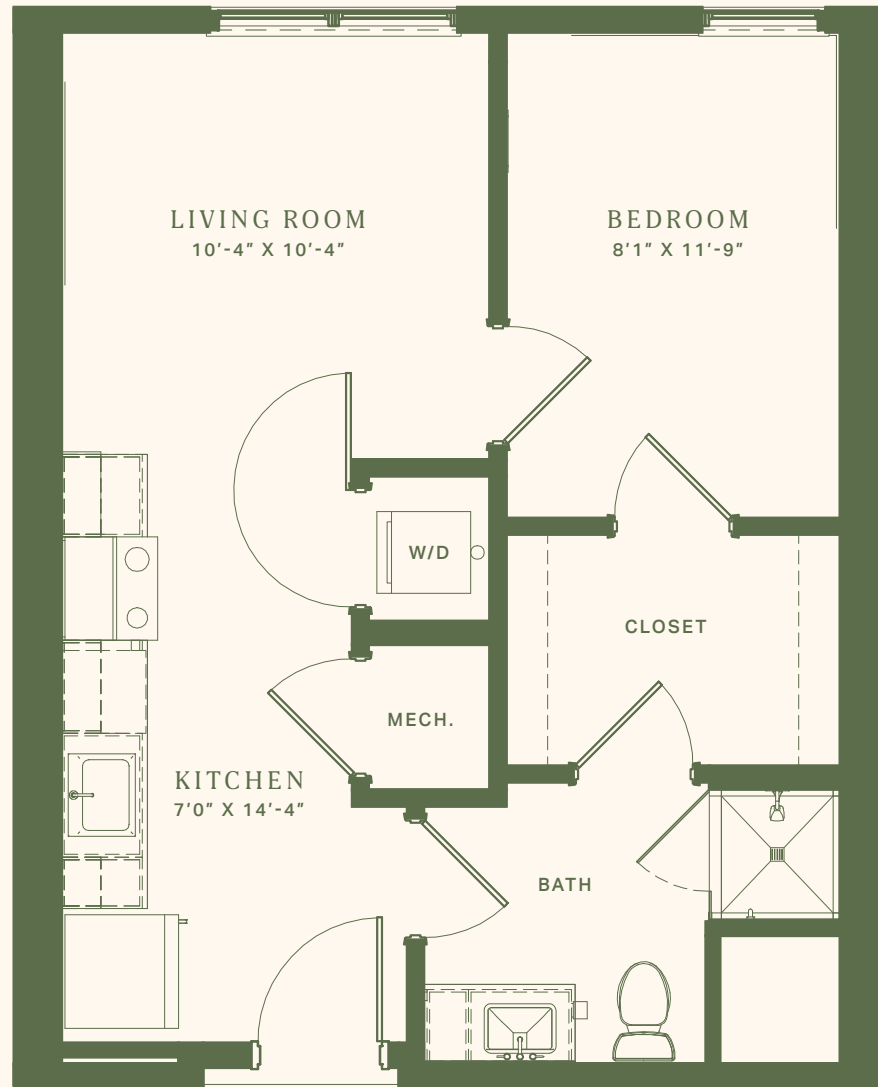

ATHENS
RAMBLER
GEORGIA

THE
SANFORD

TYPE AI Inset

ROOMS 1 bed | 1 bath

SIZE 506 sq. ft.

.NOTES

TEL
706 659 9476

WEB.
ramblerathens.com

ADR.
558 W Broad St. Athens, GA. 30601

ATHENS
RAMBLER
GEORGIA

THE
SANFORD

TYPE A1

ROOMS 1 bed | 1 bath

SIZE 517 sq. ft.

.NOTES

TEL
706 659 9476