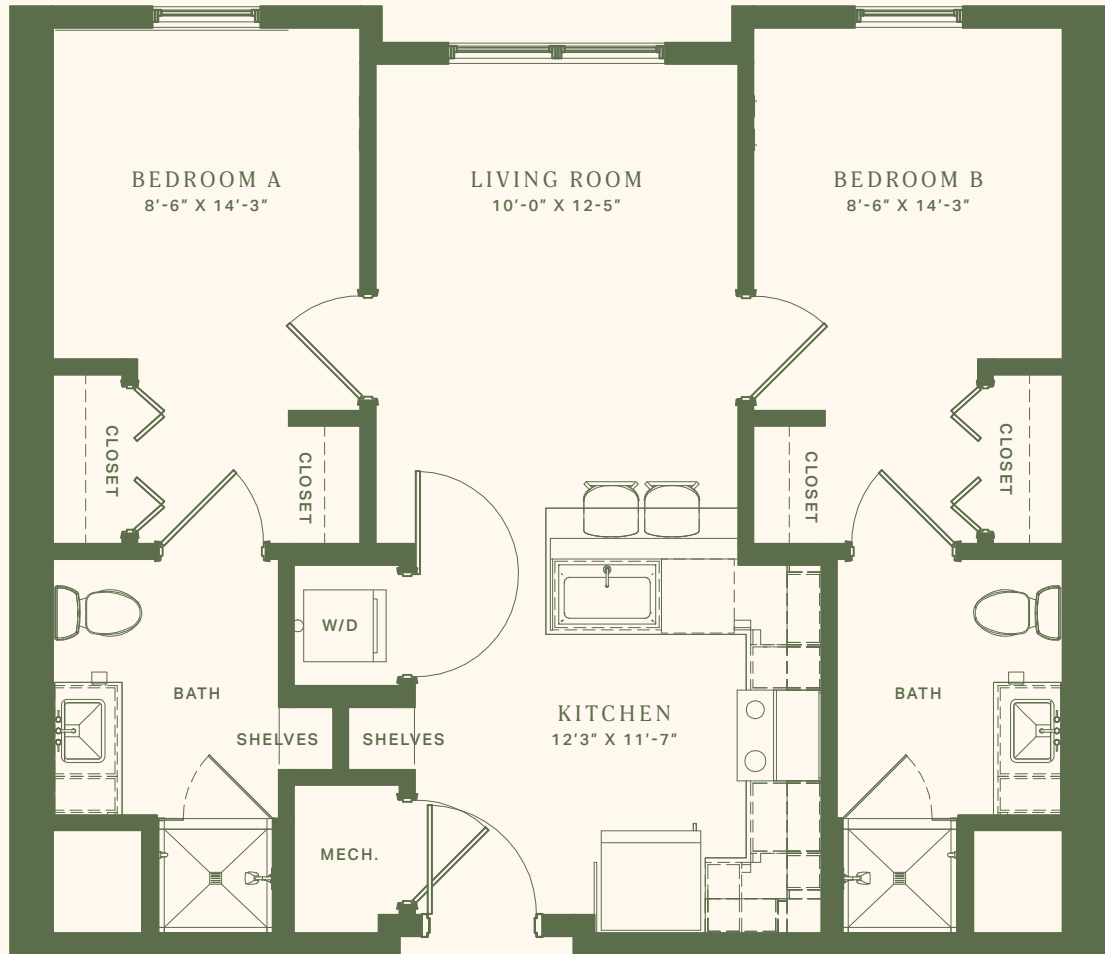

ATHENS
RAMBLER
GEORGIA

THE
JACKSON

TYPE B1 Inset

ROOMS 2 bed | 2 bath

SIZE 751 sq. ft.

A.

B.

NOTES

TEL
706 659 9476

WEB.
ramblerathens.com

ADR.
558 W Broad St. Athens, GA. 30601

ATHENS
RAMBLER

GEORGIA

THE
JACKSON

TYPE B1 Inset

ROOMS 2 bed | 2 bath

SIZE 751 sq. ft.

A.

B.

NOTES

TEL
706 659 9476

WEB.
ramblerathens.com

ADR.
558 W Broad St. Athens, GA. 30601

ATHENS
RAMBLER

GEORGIA

THE
JACKSON

TYPE **B1**

ROOMS **2 bed | 2 bath**

SIZE **751 sq. ft.**

A.

B.

NOTES