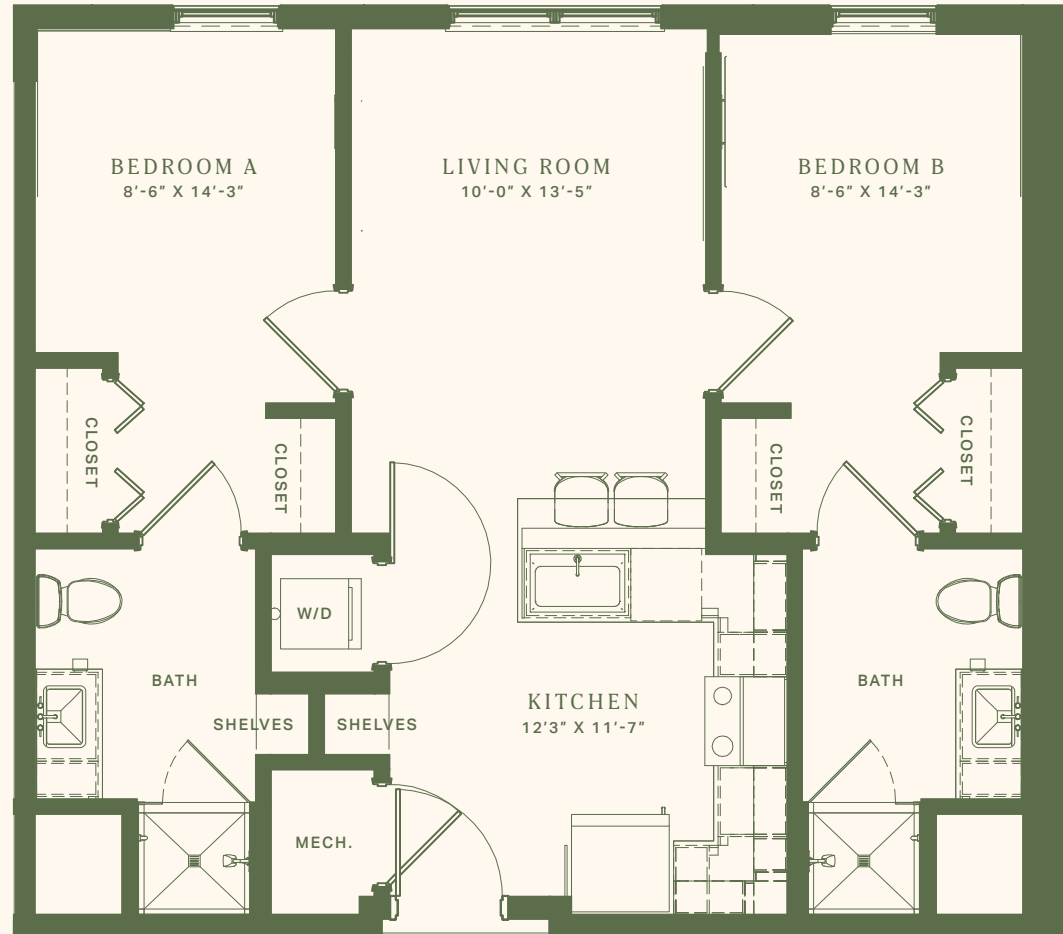

GEORGIA

THE
JACKSON

TYPE **B1**

ROOMS **2 bed | 2 bath**

SIZE **751 sq. ft.**

A.

B.

NOTES