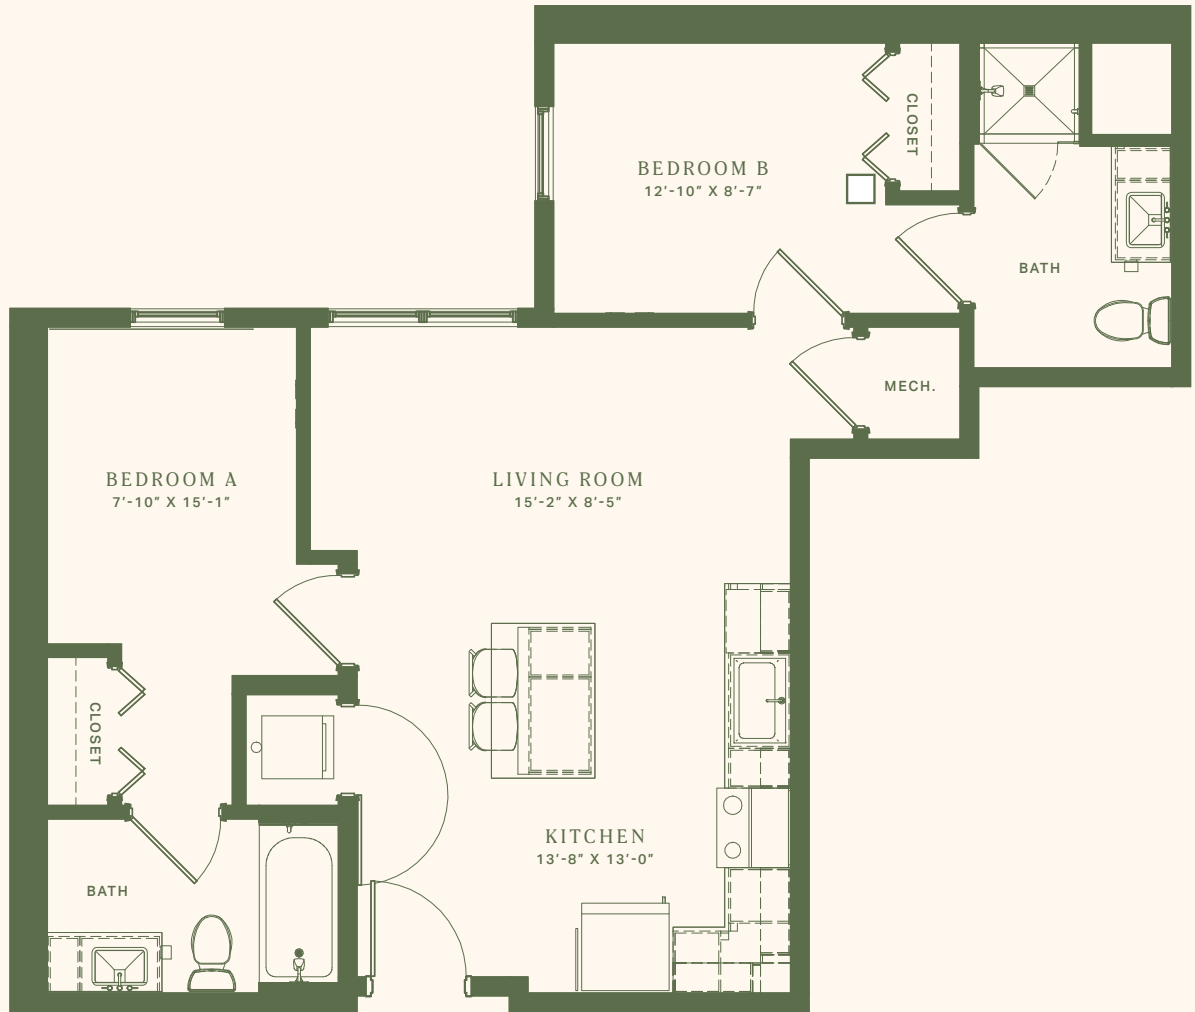

ATHENS
RAMBLER
GEORGIA

THE
FINLEY

.....

TYPE B2 Alt

ROOMS 2 bed | 2 bath

SIZE 761 sq. FT.

A.

B.

ROOMS 2 bed | 2 bath

SIZE 761 sq. ft.

A.

B.

NOTES

TEL
706 659 9476

WEB.
ramblerathens.com

ADR.
558 W Broad St. Athens, GA. 30601