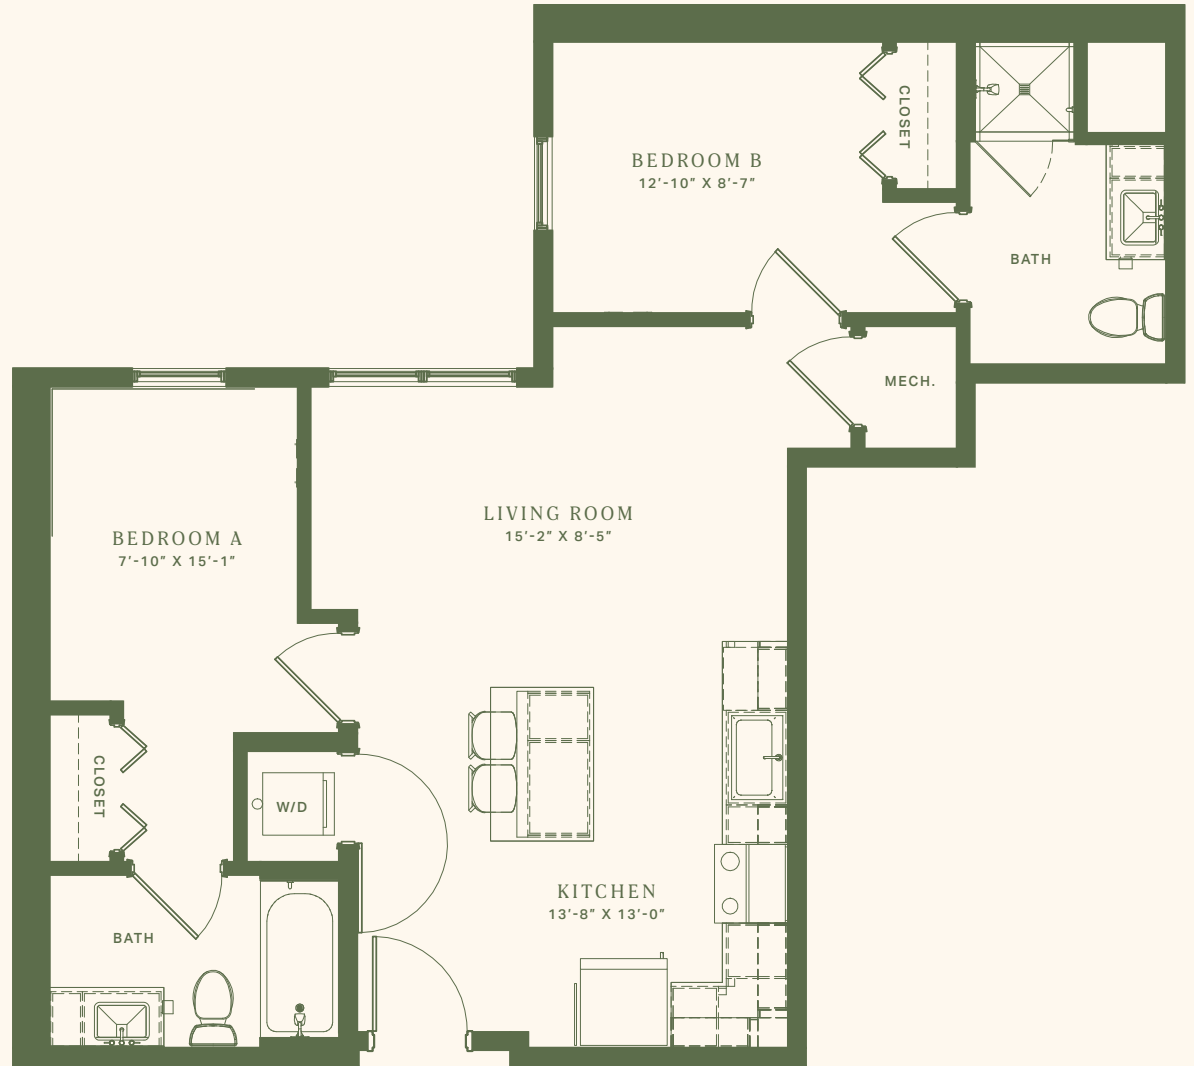

ATHENS
RAMBLER

GEORGIA

THE
FINLEY

TYPE B2

ROOMS 2 bed | 2 bath

SIZE 781 sq. ft.

A.

B.

ROOMS 2 bed | 2 bath

SIZE 781 sq. ft.

A.

B.

NOTES

TEL
706 659 9476

WEB.
ramblerathens.com

ADR.
558 W Broad St. Athens, GA. 30601

ATHENS
RAMBLER
GEORGIA

THE
FINLEY

.....

TYPE B2 Alt

ROOMS 2 bed | 2 bath

SIZE 761 sq. FT.

A.

B.