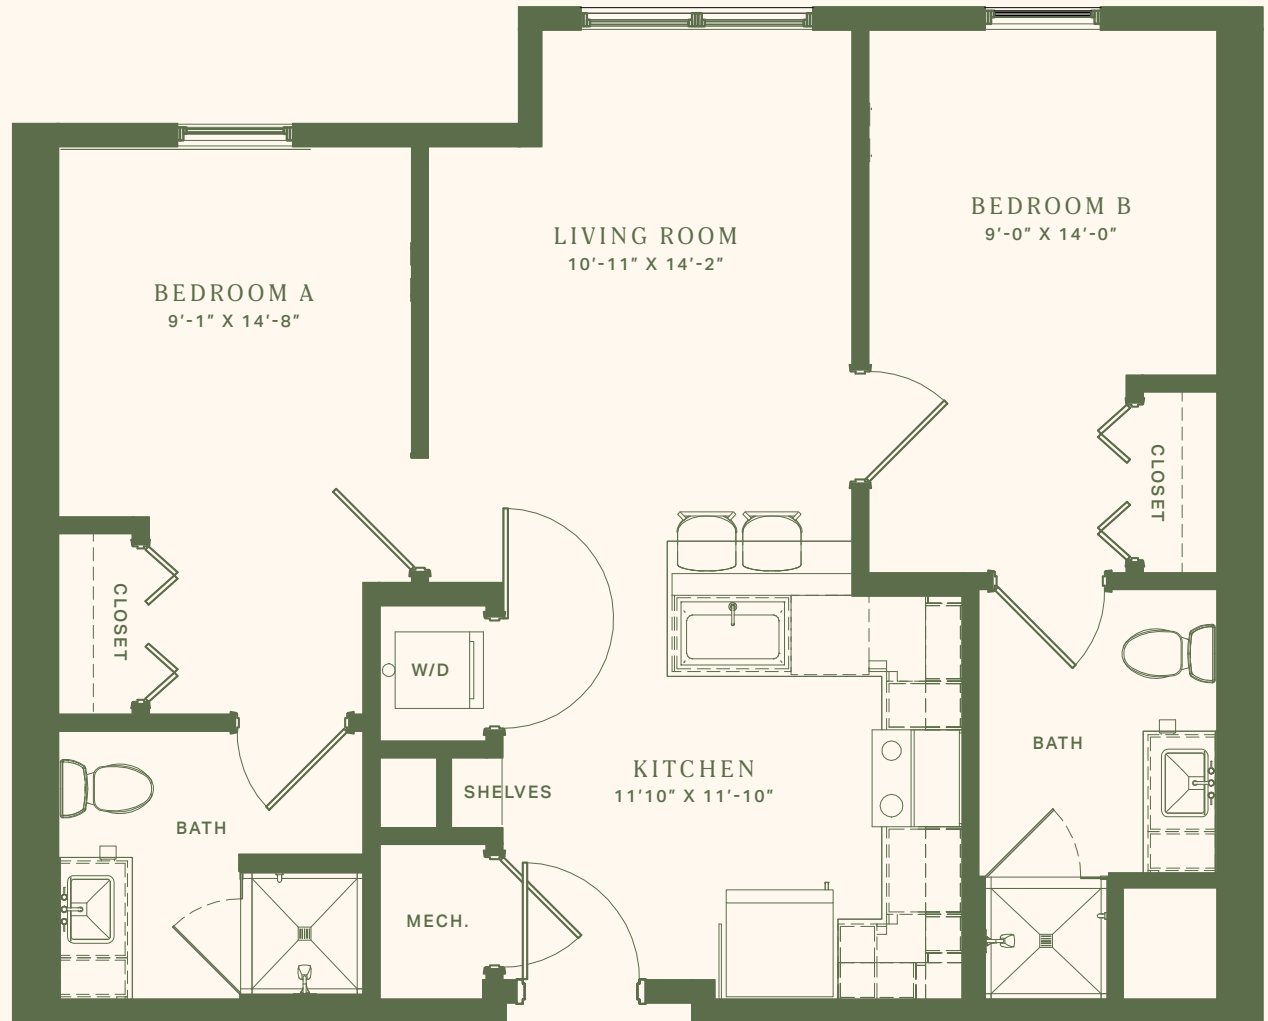

ATHENS
RAMBLER

GEORGIA

THE
THOMAS

TYPE B4

ROOMS 2 bed | 2 bath

SIZE 766 sq. ft.

A.

B.

NOTES

TEL
706 659 9476

WEB.
ramblerathens.com

ADR.
558 W Broad St. Athens, GA. 30601

ATHENS
RAMBLER
GEORGIA

THE
THOMAS

TYPE B4

ROOMS 2 bed | 2 bath

SIZE 766 sq. ft.

A.

B.

NOTES

TEL
706 659 9476

WEB.
ramblerathens.com

ADR.
558 W Broad St. Athens, GA. 30601