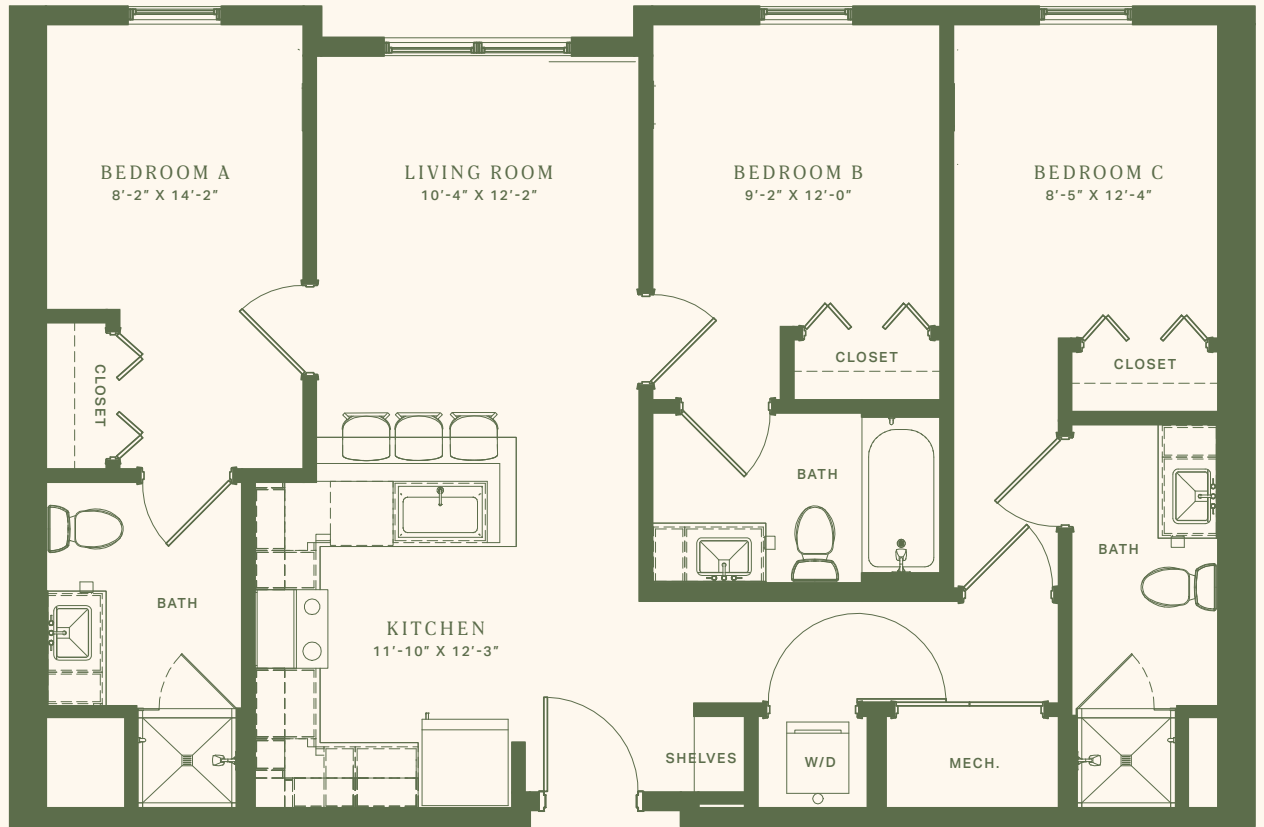

ROOMS 3 bed | 3 bath

SIZE 988 sq. ft.

A.

B.

C.

NOTES

TEL
706 659 9476

WEB.
ramblerathens.com

ADR.
558 W Broad St. Athens, GA. 30601

ATHENS
RAMBLER
 GEORGIA

THE
 MILLEDGE

TYPE C1

ROOMS 3 bed | 3 bath

SIZE 998 sq. ft.

A.

B.