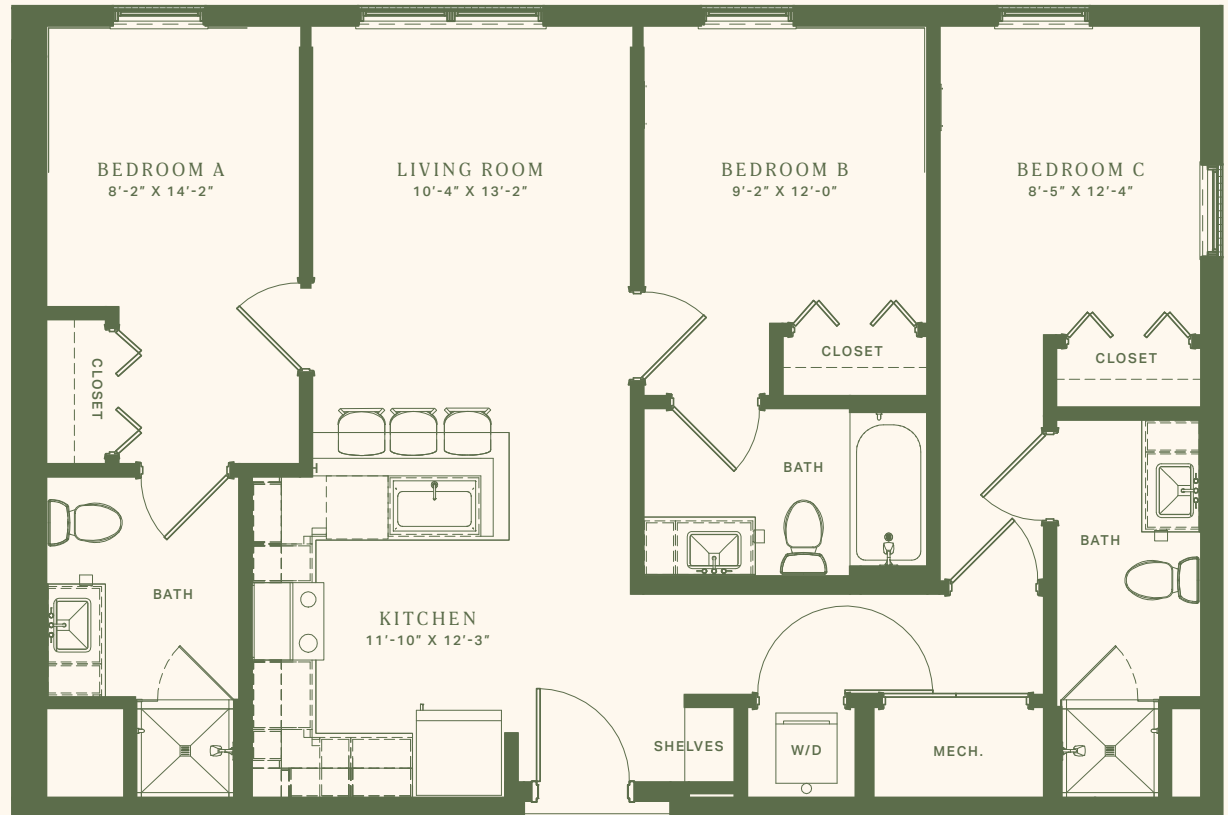

ATHENS
RAMBLER
GEORGIA

THE
MILLEDGE

TYPE C1

ROOMS 3 bed | 3 bath

SIZE 998 sq. ft.

A.

B.

C.

NOTES

TEL
706 659 9476

WEB.
ramblerathens.com

ADR.
558 W Broad St. Athens, GA. 30601