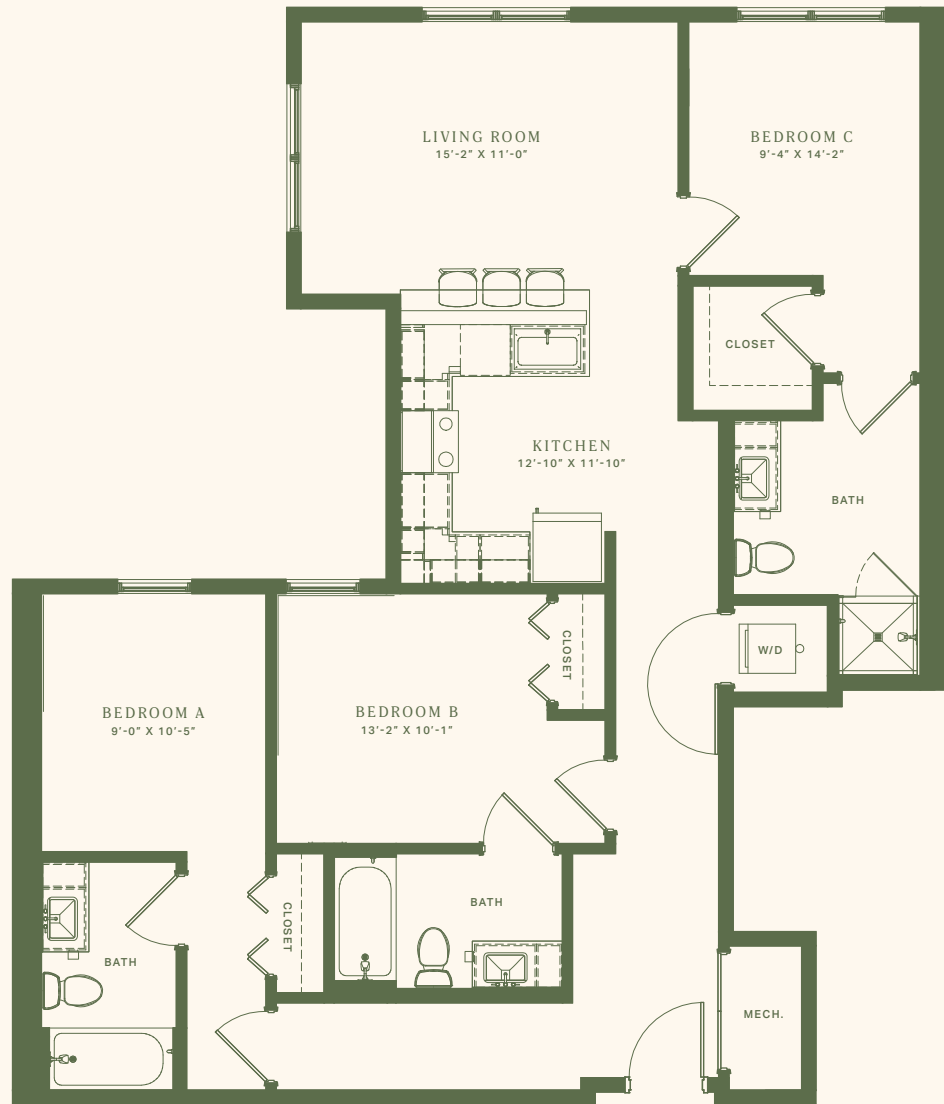

ATHENS
RAMBLER
GEORGIA

THE
BALDWIN

TYPE C2

ROOMS 3 bed | 3 bath

SIZE 1,208 sq. ft.

A.

B.

C.

NOTES

TEL
706 659 9476

WEB.
ramblerathens.com

ADR.
558 W Broad St. Athens, GA. 30601

ATHENS
RAMBLER
 GEORGIA

THE
BALDWIN

TYPE C2

ROOMS 3 bed | 3 bath

SIZE 1,208 sq. ft.

A.

B.

C.

NOTES

TEL
 706 659 9476

WEB.
 ramblerathens.com

ADR.
 558 W Broad St. Athens, GA. 30601