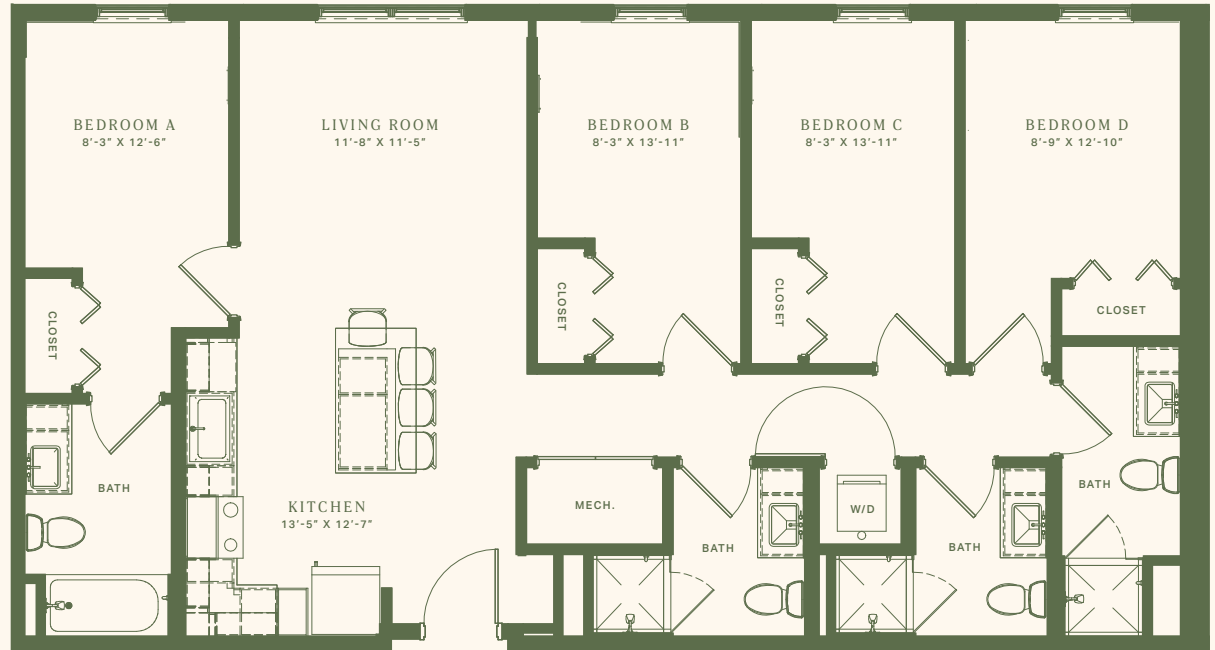

TYPE D1

ROOMS 4 bed | 4 bath

SIZE 1,245 sq. ft.

A.

B.

C.

D.

NOTES