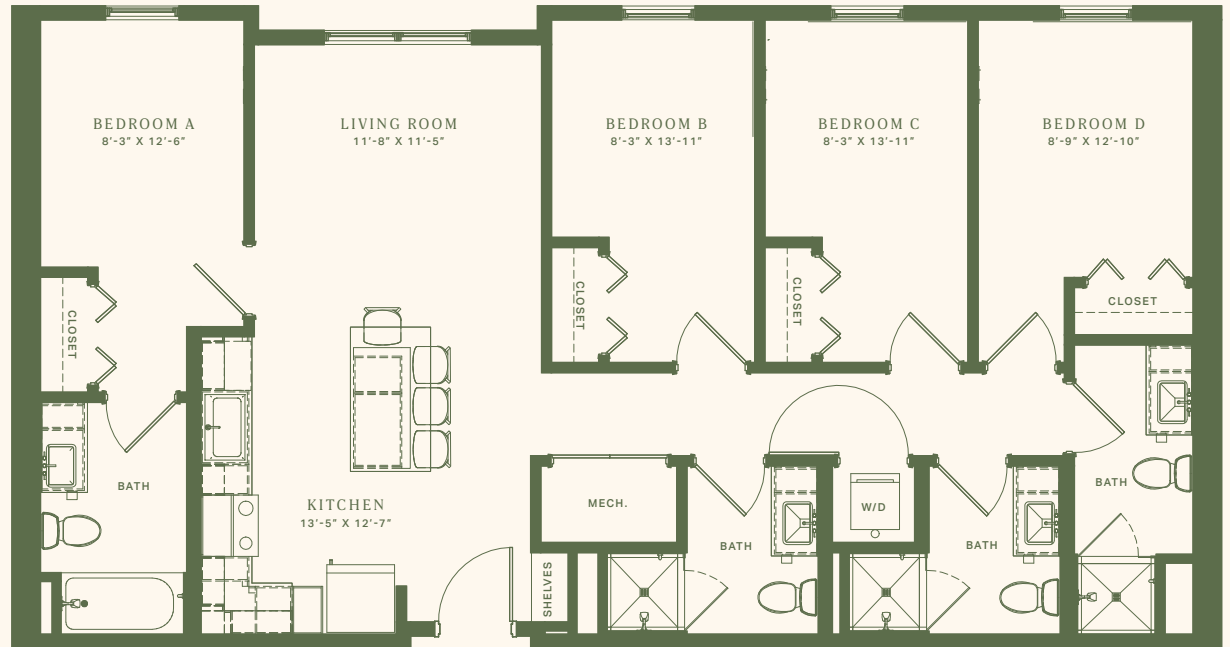

ATHENS
RAMBLER
GEORGIA

THE
PRINCE

.....

TYPE D1 Inset

ROOMS 4 bed | 4 bath

SIZE 1,234 sq. ft.

A.

B.

TYPE **D1 Inset**

ROOMS **4 bed | 4 bath**

SIZE **1,234 sq. ft.**

A.

B.

C.

D.

NOTES

TEL
 706 659 9476

WEB.
 ramblerathens.com

ADR.
 558 W Broad St. Athens, GA. 30601

ATHENS
RAMBLER
 GEORGIA

THE
 PRINCE

TYPE D1

ROOMS 4 bed | 4 bath

SIZE 1,245 sq. ft.

ATHENS
RAMBLER
GEORGIA

THE
PRINCE

TYPE DIA

ROOMS 4 bed | 4 bath

SIZE 1,248 sq. ft.

A.

B.

C.