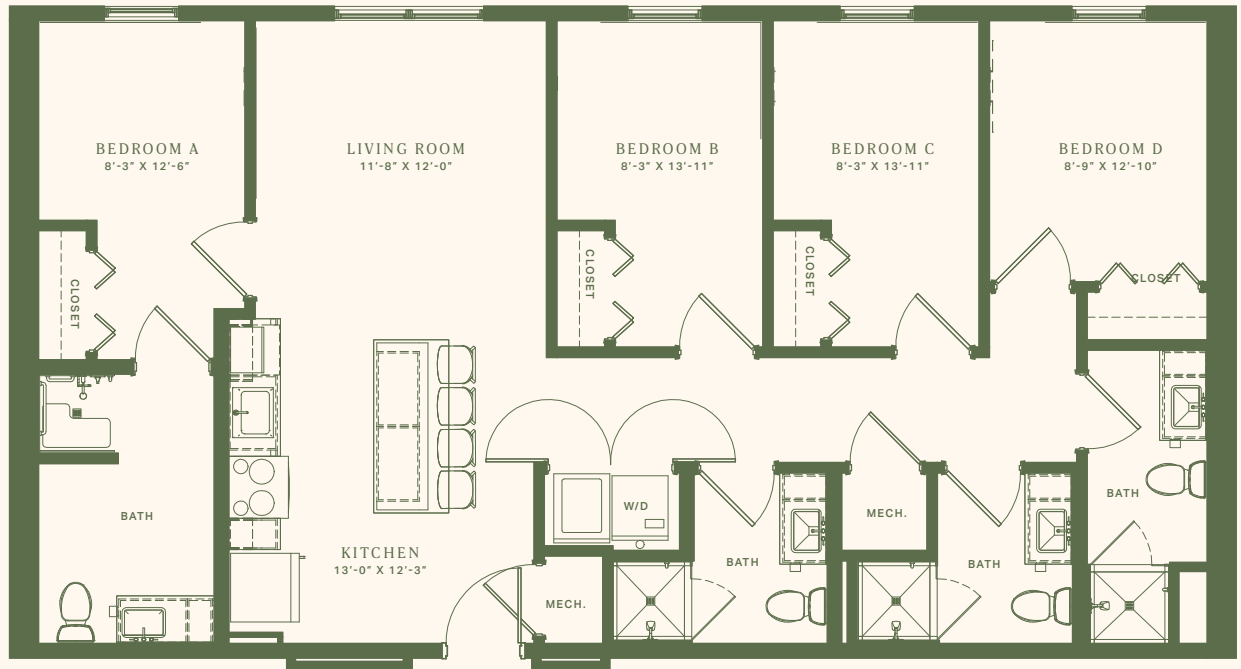

ROOMS 4 bed | 4 bath

SIZE 1,248 sq. ft.

A.

B.

C.

D.

NOTES

TEL
 706 659 9476