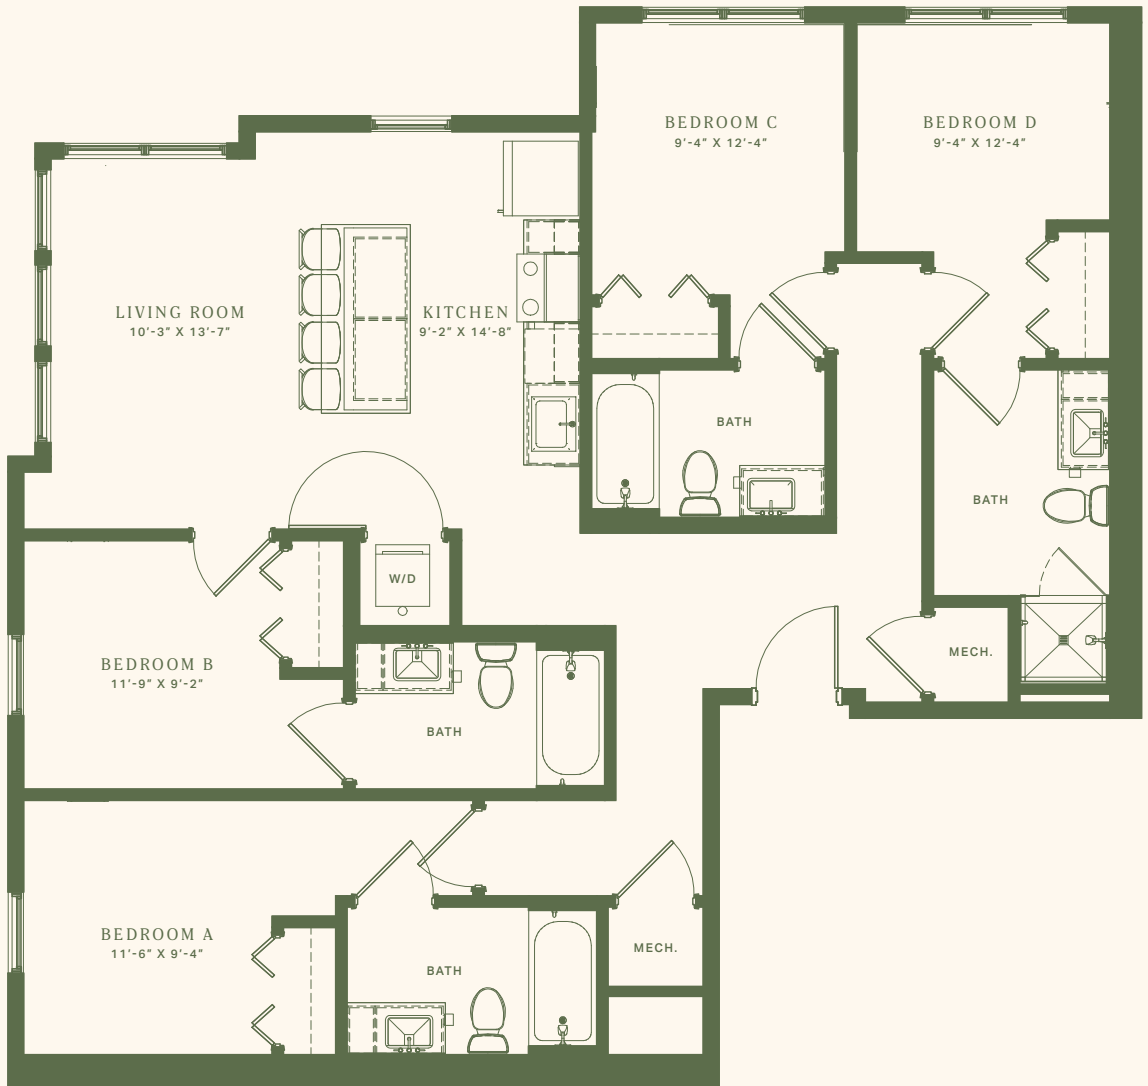

ATHENS
RAMBLER
GEORGIA

THE
DOUGHERTY

TYPE D4

ROOMS 4 bed | 4 bath

SIZE 1,300 sq. ft.

A.

B.

C.

ROOMS **4 bed | 4 bath**

SIZE **1,300 sq. ft.**

A.

B.

C.

D.

NOTES

TEL
 706 659 9476