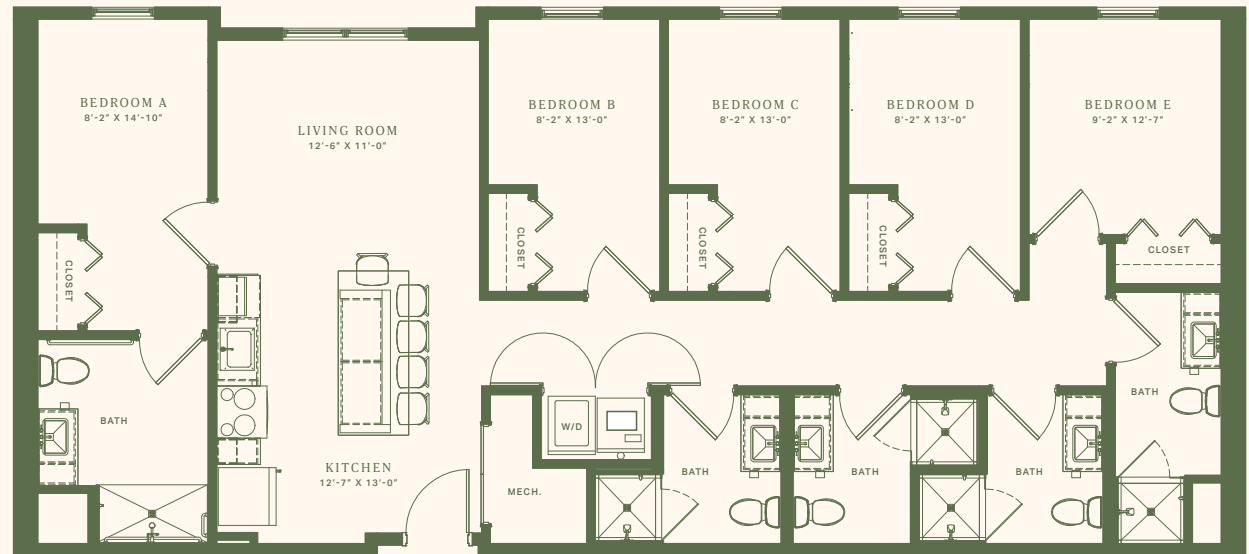

ATHENS
RAMBLER
GEORGIA

THE
SPRINGDALE

TYPE E1A

ROOMS 4 bed | 4 bath

SIZE 1,480 sq. ft.

A.

B.

C.

D.

E.

NOTES

TEL
706 659 9476

WEB.
ramblerathens.com

ADR.
558 W Broad St. Athens, GA. 30601