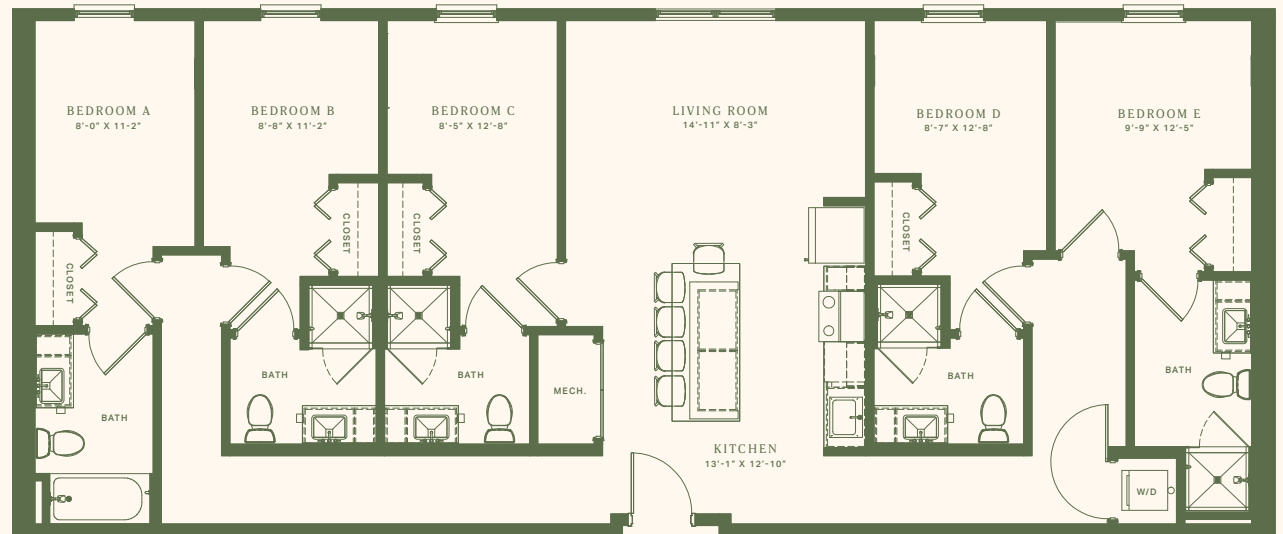

ATHENS
RAMBLER
GEORGIA

THE
BROAD

TYPE E3

ROOMS 4 bed | 4 bath

SIZE 1,596 sq. ft.

A.

B.

C.

D.

E.

NOTES

TEL
706 659 9476

WEB.
ramblerathens.com

ADR.
558 W Broad St. Athens, GA. 30601