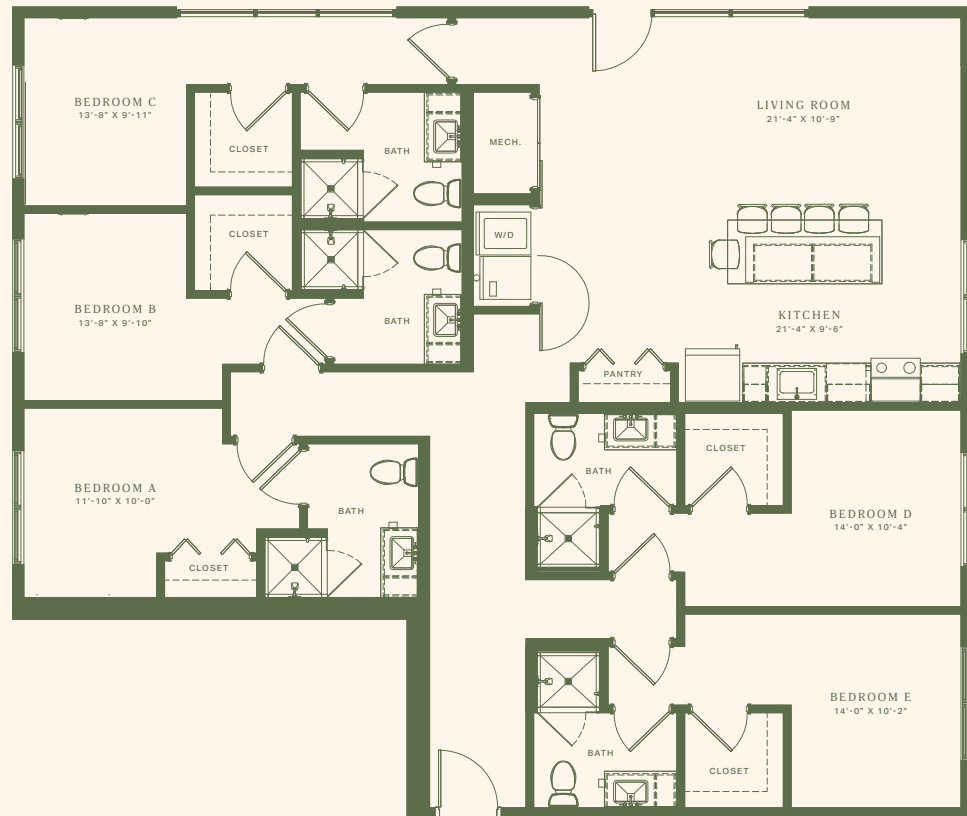

ATHENS
RAMBLER

GEORGIA

THE
HULL

TYPE E4

ROOMS 4 bed | 4 bath

SIZE 1,596 sq. FT.

A.

B.

C.

D.

E.

NOTES

TEL
706 659 9476

WEB.
ramblerathens.com

ADR.
558 W Broad St. Athens, GA. 30601