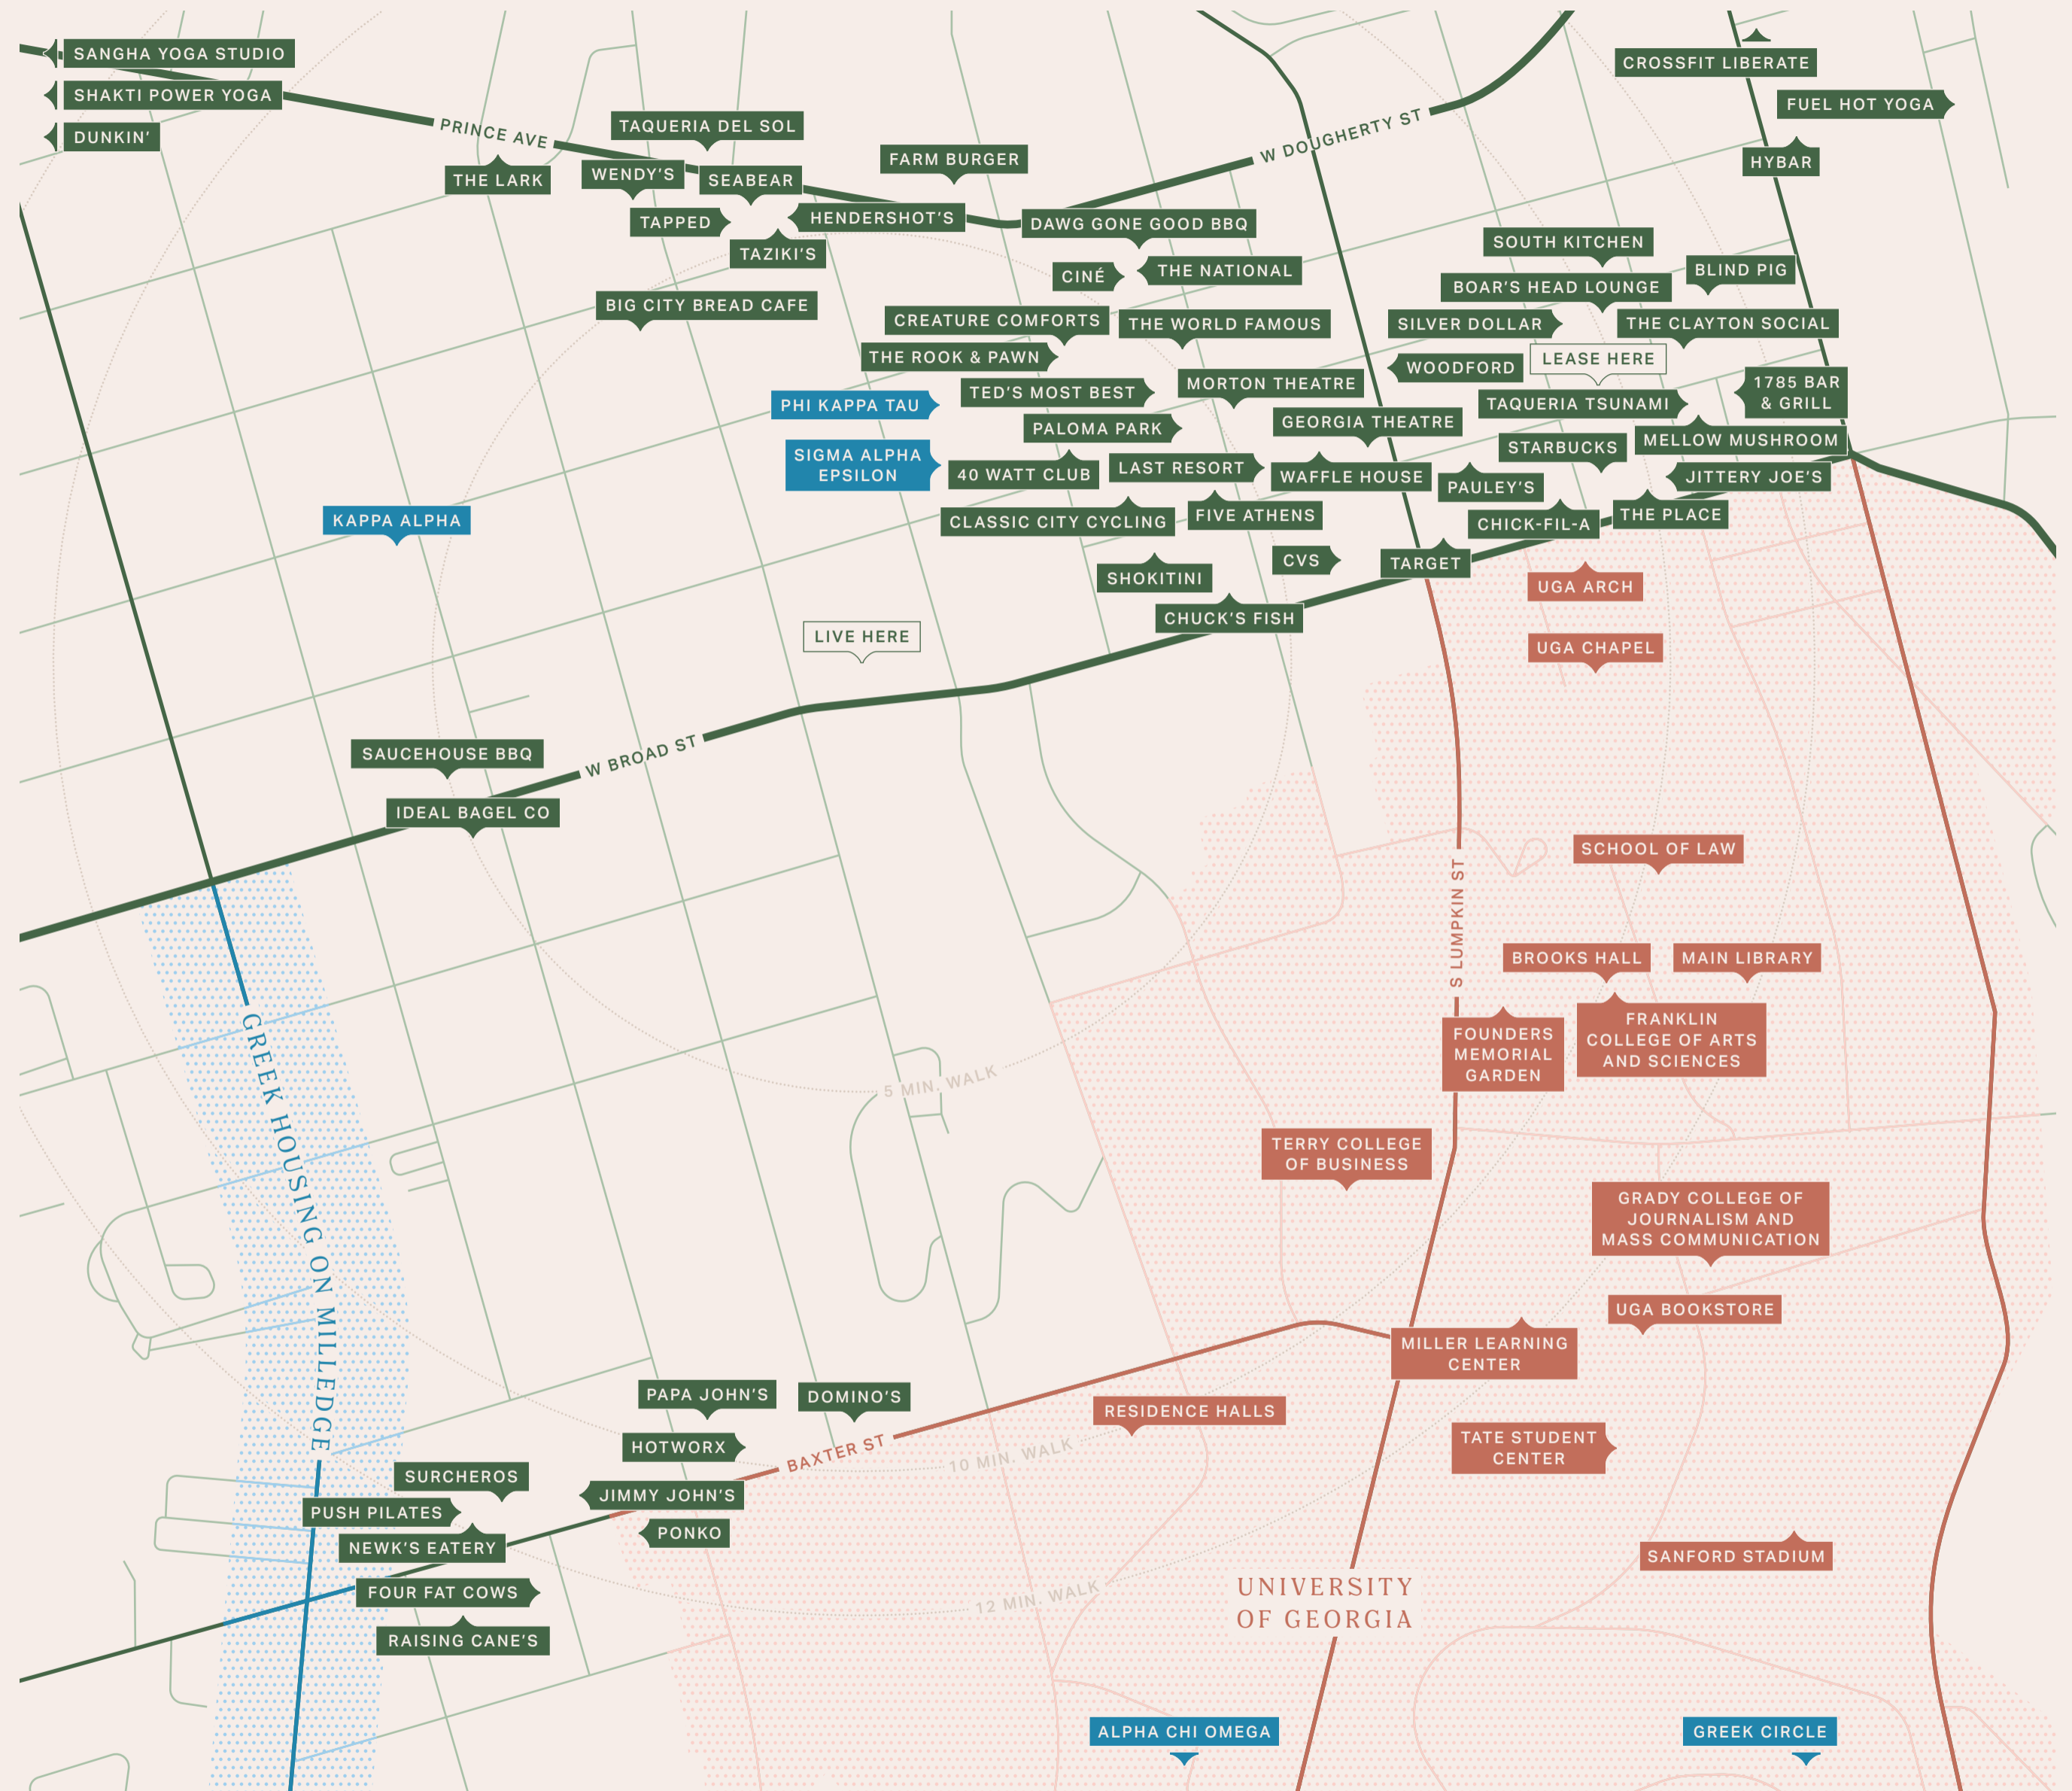

ENTERTAINMENT

40 Watt Club	Georgia Theatre
Ciné	Morton Theatre

SHOPPING

Target	CVS

EXERCISE

Classic City Cycling	Push Pilates
CrossFit Liberate	Sangha Yoga Studio
Fuel Hot Yoga	Shakti Power Yoga
Hotworx	

CAMPUS

Black-Diallo-Miller Hall	Main Library
Boggs Hall	Miller Learning Center
Brooks Hall - Franklin College of Arts and Sciences	O-House
Brumby Hall	Russell Hall
Church Hall	Sanford Stadium
Creswell Hall	School of Law
Founder's Memorial Garden	Tate Student Center
Grady College of Journalism	Terry College of Business
Hill Hall	UGA Arch
	UGA Bookstore
	UGA Chapel

GREEK HOUSING

Alpha Chi Omega	Phi Kappa Tau
Kappa Alpha	Sigma Alpha Epsilon

GREEK HOUSING ON MILLEDGE

Alpha Delta Pi	Kappa Alpha Theta
Alpha Gamma Delta	Kappa Delta
Alpha Gamma Rho	Kappa Kappa Gamma
Alpha Kappa Psi	Phi Kappa
Alpha Omicron Pi	Phi Kappa Tau
Alpha Phi	Phi Mu
Alpha Tau Omega	Pi Beta Phi
Beta Theta Pi	Pi Kappa Phi
Beta Upsilon Chi	Sigma Alpha Epsilon
Chi Omega	Sigma Kappa
Chi Phi	Sigma Phi Epsilon
Chi Psi	Sigma Pi
Delta Gamma	Theta Chi
Delta Phi Epsilon	Tri Delta
Delta Zeta	Zeta Tau Alpha
Gamma Phi Beta	

GREEK CIRCLE

Kappa Sigma	Sigma Nu
Phi Delta Theta	Tau Epsilon Phi
Pi Kappa Alpha